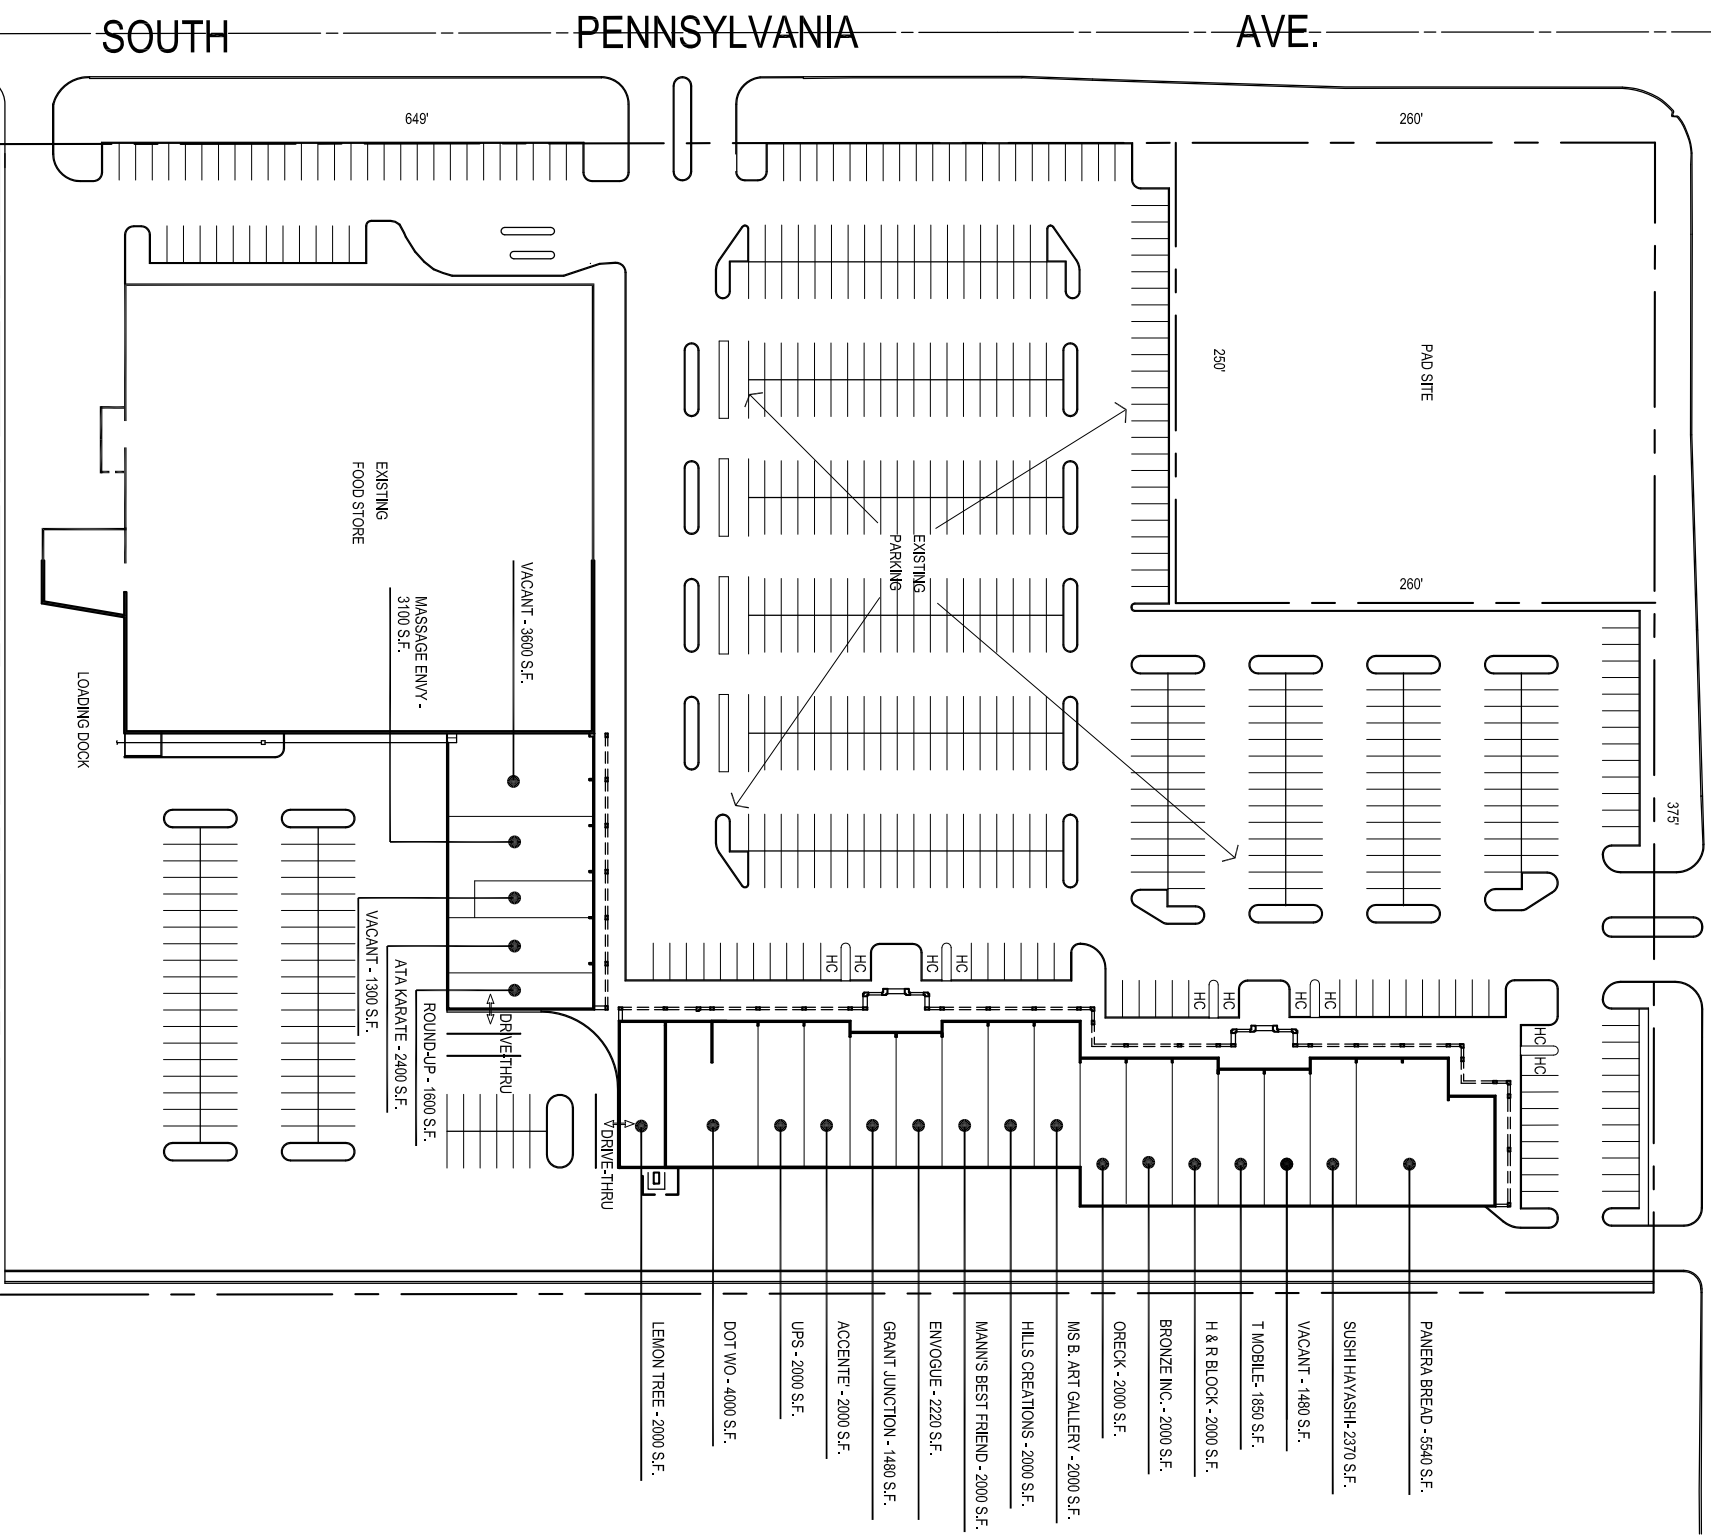

S.W.

104th

ST.

NORTH

OVERALL SITE PLAN

623

HOLLEYMAN ASSOCIATES
ARCHITECTS, PLLC
2310 S.W. 89th Street, Suite F
Oklahoma City, OK 73159
t: (405)691.0039 f: (405)691.0107
holleyman@holleyman.com
Oklahoma City • Phoenix